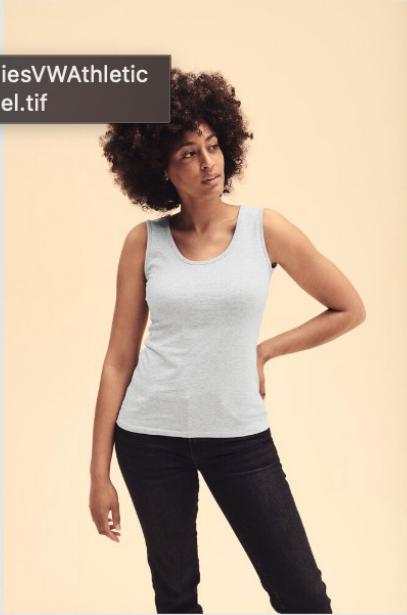

061376094_LadiesVWathletic
Vest_0023_model.tif

Care Instructions

Color

- 40 RED
- 30 WHITE
- 36 BLACK
- 94 HEATHER GREY
- AZ DEEP NAVY

LADIES VALUEWEIGHT VEST

061376

100% cotton*

*Heather Grey 97% cotton, 3% polyester

White - 160gm/m²

Colour - 165gm/m²

XS - 2XL

72

- Self-fabric binding to neck and armholes
- Shaped side seams for a feminine fit
- Fine knit gauge for enhanced printability

Productsize

| Sizes | Body Width (cm)* | Body Length (cm)** |
|-------|------------------|--------------------|
| M | 43.5 | 64.0 |
| 2XL | 51.0 | 67.0 |
| L | 46.0 | 65.0 |
| S | 41.0 | 63.0 |
| XL | 48.5 | 66.0 |
| XS | 38.5 | 62.0 |